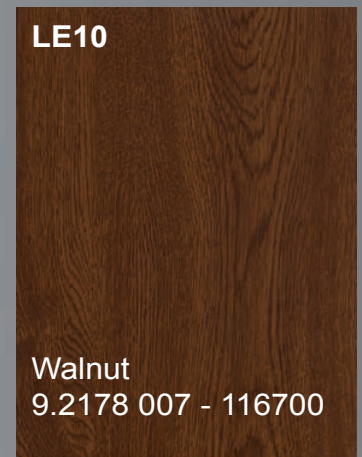

# MAIN AL7'S WOODGRAIN FINISHES

All finishes, descriptions and suppliers codes are purely indicative and have no contractual value. AL7 Meipa Srl has the exclusive right to carry out any modification or elimination of its products whitout prior notice. Other finishes are available, for info email to: [sales@al7.it](mailto:sales@al7.it)