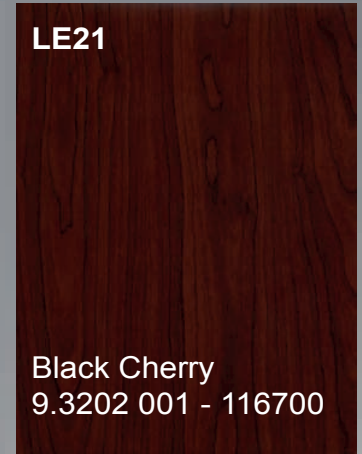

# MAIN AL7'S WOODGRAIN FINISHES

All finishes, descriptions and suppliers codes are purely indicative and have no contractual value. AL7 Meipa Srl has the exclusive right to carry out any modification or elimination of its products whitout prior notice. Other finishes are available, for info email to: [sales@al7.it](mailto:sales@al7.it)