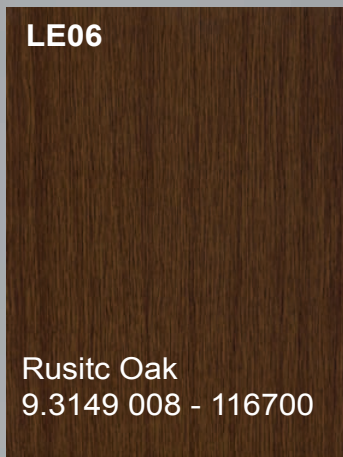

# MAIN AL7'S WOODGRAIN FINISHES

All finishes, descriptions and suppliers codes are purely indicative and have no contractual value. AL7 Meipa Srl has the exclusive right to carry out any modification or elimination of its products whitout prior notice. Other finishes are available, for info email to: [sales@al7.it](mailto:sales@al7.it)