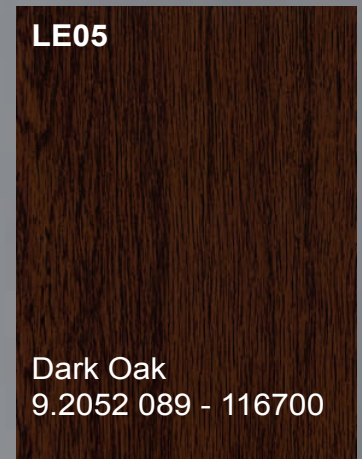

# MAIN AL7'S WOODGRAIN FINISHES

All finishes, descriptions and suppliers codes are purely indicative and have no contractual value. AL7 Meipa Srl has the exclusive right to carry out any modification or elimination of its products whitout prior notice. Other finishes are available, for info email to: [sales@al7.it](mailto:sales@al7.it)