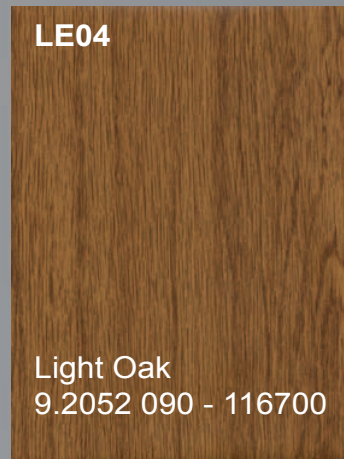

# MAIN AL7'S WOODGRAIN FINISHES

All finishes, descriptions and suppliers codes are purely indicative and have no contractual value. AL7 Meipa Srl has the exclusive right to carry out any modification or elimination of its products whitout prior notice. Other finishes are available, for info email to: [sales@al7.it](mailto:sales@al7.it)